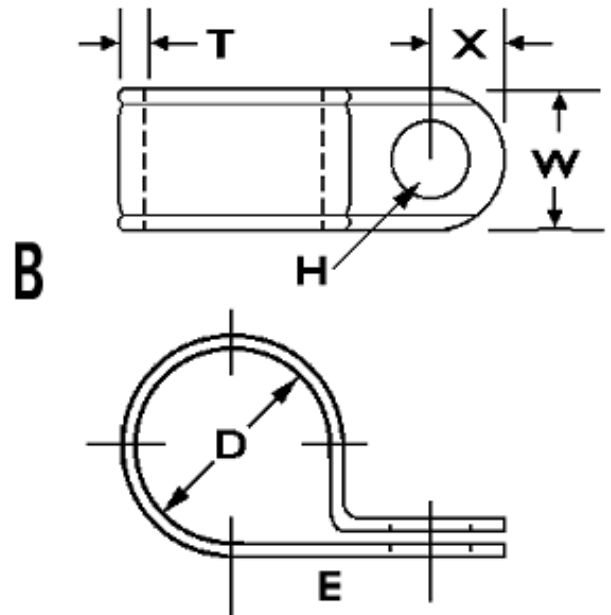

Plastic Cable Clamps

Inventory Search

Cross Reference

UPS Tracking

632 Arch Street, POB
726 Meadville, PA
16335 USA 814-724-
6440

[Contact Webmaster](#)

© June 6, 2005

PART #	ILLUS.	MATERIAL	COLOR	DIA.	E	T	W	X	H
8910	A	Polypropylene	Natural	1/8	.360	.060	1/2	7/32	13/64
8940	A	Nylon	Black	1/8	.360	.050	1/2	7/32	11/64
8955	A	Nylon	Black	1/8	.343	.050	3/8	7/32	11/64
8911	A	Polypropylene	Natural	3/16		.423	1/2	7/32	11/64
8941	A	Nylon	Black	3/16	.423	.050	1/2	7/32	11/64
8956	A	Nylon	Black	3/16	.378	.050	3/8	7/32	11/64
8912	A	Polypropylene	Natural	1/4	.457	.060	1/2	7/32	11/64
8942	A	Nylon	Black	1/4	.437	.060	1/2	7/32	11/64
8957	A	Nylon	Black	1/4	.409	.060	3/8	7/32	11/64
8913	A	Polypropylene	Natural	5/16	.498	.060	1/2	7/32	11/64
8943	A	Nylon	Black	5/16	.474	.060	1/2	7/32	11/64
8958	A	Nylon	Black	5/16	.441	.060	3/8	7/32	11/64
8914	A	Polypropylene	Natural	3/8	.529	.060	1/2	7/32	11/64
8944	A	Nylon	Black	3/8	.500	.060	1/2	7/32	11/64
8959	A	Nylon	Black	3/8	.471	.060	3/8	7/32	11/64
8915	A	Polypropylene	Natural	7/16	.560	.060	1/2	1/2	11/64
8945	A	Nylon	Black	7/16	.533	.060	1/2	1/2	11/64
8916	A	Polypropylene	Natural	1/2	.592	.060	1/2	7/32	13/94
8946	A	Nylon	Black	1/2	.553	.060	1/2	7/32	11/64
8961	A	Nylon	Black	1/2	.550	.060	3/8	7/32	11/64
8917	A	Polypropylene	Natural	9/16	.623	.060	1/2	7/32	13/64
8947	A	Nylon	Black	9/16	.603	.060	1/2	7/32	13/64
8918	A	Polypropylene	Natural	5/8	.654	.060	1/2	7/32	13/64
8948	A	Nylon	Black	5/8	.625	.060	1/2	7/32	13/64
8919	A	Polypropylene	Natural	11/16	.752	.060	1/2	7/32	13/64
8949	A	Nylon	Black	11/16	.665	.060	1/2	7/32	13/64
8920	A	Polypropylene	Natural	3/4	.783	.060	1/2	7/32	13/64
8921	A	Polypropylene	Natural	7/8	.845	.060	1/2	7/32	13/64
8951	A	Nylon	Black	7/8	.795	.060	1/2	7/32	13/64
8922	A	Polypropylene	Natural	1	.908	.060	1/2	7/32	13/64
8952	A	Nylon	Black	1	.825	.060	1/2	7/32	13/64
8925	B	Propionate	Amber	1/8	.328	.060	1/2	7/32	13/64
8926	B	Propionate	Amber	3/16	.390	.423	1/2	7/32	11/64
8927	B	Propionate	Amber	1/4	.421	.060	1/2	7/32	11/64
8928	B	Propionate	Amber	5/16	.453	.060	1/2	7/32	11/64
8929	B	Propionate	Amber	3/8	.483	.060	1/2	7/32	11/64
8931	B	Propionate	Amber	1/2	.562	.060	1/2	7/32	13/94
8932	B	Propionate	Amber	9/16	.625	.060	1/2	7/32	13/64
8933	B	Propionate	Amber	5/8	.610	.060	1/2	7/32	13/64
8934	B	Propionate	Amber	11/16	.666	.060	1/2	7/32	13/64
8936	B	Propionate	Amber	7/8	.812	.060	1/2	7/32	13/64